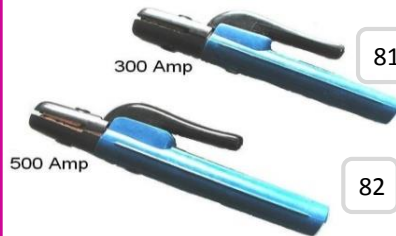

TW – 1 EH

TW – 2 EH

TW – 3B EH

TW – 7 EH

TW – 9 EH

TW – 10 EH

TW – 12 EH

EH-LD (LIGHT DUTY)

EH-LD-10 (Light Duty)

SPARE PARTS FOR HOLDERS

- 1 CVR-9EH-500
- 4 HDL-9EH-500
- 2 CVR-10EH-500
- 3 CVR-CP-10EH-500

EARTH CLAMPS

EARTH CLAMPS 200A/300A

EARTH CLAMPS 400A

EARTH CLAMPS 500A / 600A

EARTH CLAMPS (G-TYPE) 300A/500A