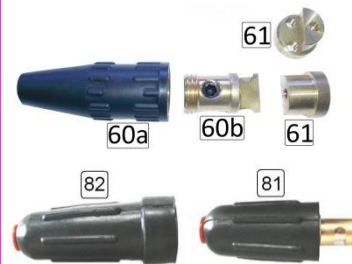

CONNECTOR PLUG & SOCKET

PART NO

- ESAB® Type
- 60 CS-CP-70
  (60a+60b)
- 61 CS-CP-70-EXT
- 81 CP-M-50B
- 82 CS-F-50B

Parts & Torches offered by Truweld Welding Industries are not genuine parts & are only compatible parts.
Reference to Brand, Torch & Part No is only for convenience.

AUTHORISED DISTRIBUTOR

REV: JAN 28, 2015

Product of:
**TRUWELD
WELDING
INDUSTRIES**