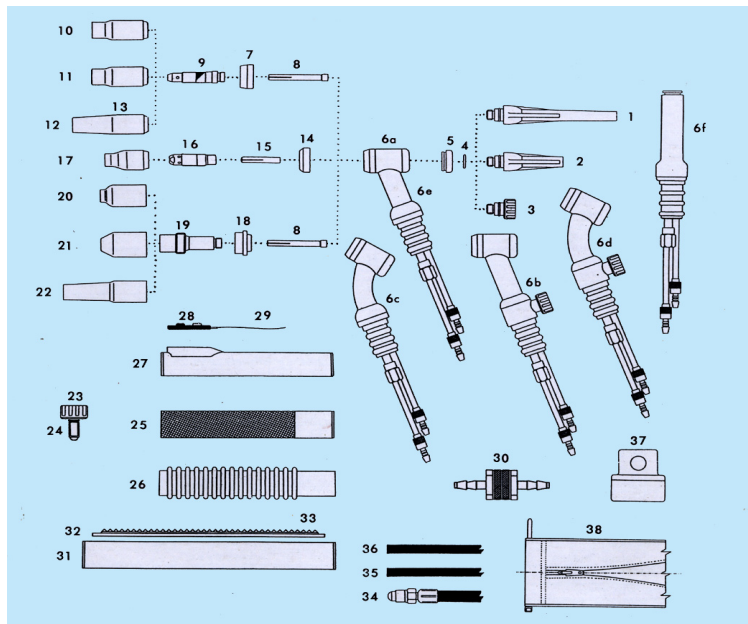

TIG TORCH 18 SERIES 350 AMP WATER COOLED

Torch Packages	
WP - 18 - 12 - 3	
WP - 18 - 25 - 3	

Item	Part No	Description
1	57Y02	Back Cap, Long
2	300M	Back Cap, Medium
3	57Y04	Back Cap, Short
4	98W18	Back Cap O-Ring
5	18-7	Insert/Back Insulator
7	18CG	Cup Gasket
14	18CG20	Stubby Gasket
16	17CB20	Stubby Collet Body
18	54N01	Gas Lens Insulator
23	VS-2	Valve Stem
24	VS-C	O-Ring
25	H200	Handle, Texture
26	H200R	Handle, Ribbed

Item	Part No	Description	Item	Part No	Description
6a	WP-18	Torch Body 350 Amp., Rigid	34	40V64R	Power Cable, 12.5 Ft. 1 Pc Rubber
6b	WP-18V	Torch Body 350 Amp., w/Valve		41V29	Power Cable, 25 Ft. 1 Pc Vinyl
6c	WP-18F	Torch Body 350 Amp., Flex Head		41V29R	Power Cable, 25 Ft. 1 Pc Rubber
6d	WP-18FV	Torch Body 350 Amp., Flex Head w/Valve	35	40V75	Gas Hose, 12.5 Ft. Vinyl
6e	WP-18HP	Torch Body 350 Amp., Hard Plastic		41V30	Gas Hose, 25 Ft. Vinyl
6f	WP-18P	Torch Body 500 Amp., 180 Degree	36	40V74RB	Water Hose, 12.5 Ft. Braided
27	B-L1	Rubber Boot (SW1 Switch Only)		41V32RB	Water Hose, 25 Ft. Braided
	B-L2	Rubber Boot (SW2 Switch Only)	37	45V11	Power Cable Adapter
28	SW-1	Switch Momentary	38	CC-4-10	Cable Cover 4"x 10 feet
29	SW-2	Switch On/Off		CC-4-22	Cable Cover 4"x 22 feet
34	40V64	Power Cable, 12.5 Ft. 1 Pc Vinyl	NS	AK-3	Accessory Kit

Item	Description	Part No						
ELECTRODE SIZE		0.020"	0.040"	1/16"	3/32"	1/8"	5/32"	5/32"
		(0.5 mm)	(1.0 mm)	(1.6 mm)	(2.4 mm)	(3.2 mm)	(4.0 mm)	(4.0 mm)
NOZZLE SIZE		#4	#5	#6	#7	#8	#10	#12
8	Collet	10N21	10N22	10N23	10N24	10N25	54N20	54N20
9	Collet Body	10N29	10N30	10N31	10N32	10N28	406488	406488
10	Alumina Nozzle	10N50	10N49	10N48	10N47	10N46	10N45	10N44
11	Lava Nozzle	105Z43	105Z42	105Z44	105Z45	08N78	08N79	08N80
12	Long Alumina Nozzle	-	10N49L	10N48L	10N47L	-	-	-
13	Long Lava Nozzle	12N03	105Z60	12N02	105Z61	-	-	-
15	Stubby Collet	10N21S	10N22S	10N23S	10N24S	10N25S	-	-
17	Alumina Nozzle	13N08	13N09	13N10	13N11	13N12	13N13	-
19	Med. Gas Lens	45V29	45V24	45V25	45V26	45V27	45V28	-
20	Alumina Gas Lens	54N18	54N17	54N16	54N15	54N14	54N19	-
21	Lava Nozzle	54N35	54N34	54N33	54N32	54N31	54N36	-
22	Long Lava Nozzle	-	54N17L	54N16L	54N15L	54N14L	-	-

AUTHORISED DISTRIBUTOR

Product of:
TRUWELD
WELDING
INDUSTRIES