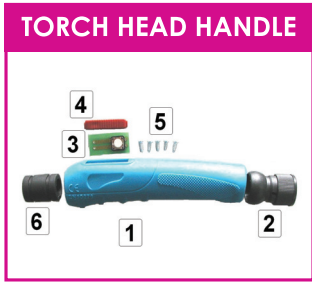

TIG HANDLE PARTS

PART NO
 FH-17T
 WP-17 Torch Handle
 with switch etc

PART NO
 FH-26T
 WP-26 Torch Handle
 with switch etc

PART NO
 FH-17-T2-BL
 Front Handle WP-17 - Blue
 FH-17-T2-RD
 Front Handle WP-17 - Red